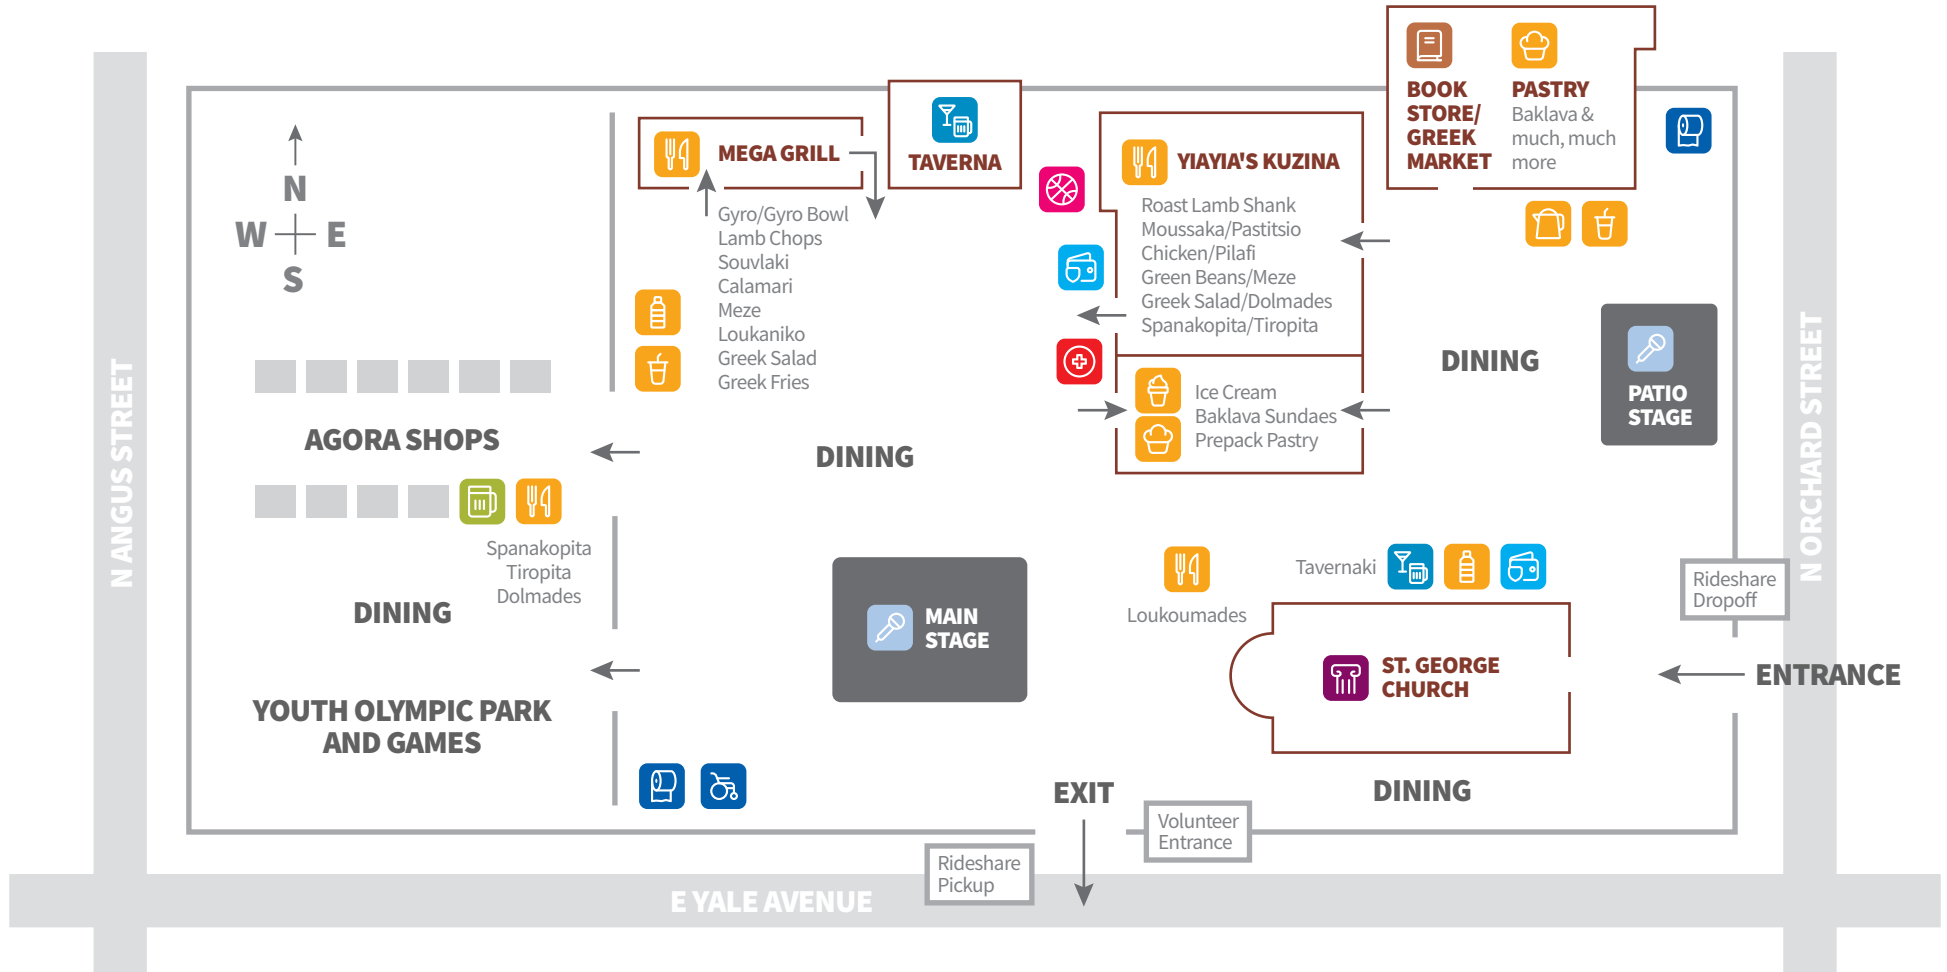

FRESNO
GREEK FEST

FESTIVAL MAP

fresnogreekfest.com

- | | | | |
|------------------------------------|--------------------------|--------------------------|-------------------------|
| Handicapped Toilet | Church Tours | Food Stations | Frappés |
| Bathrooms / Baby Changing Stations | Sports Lounge | Water / Soda | Microbrew Beer Garden |
| Info / First Aid / Gift Cards | Bookstore / Greek Market | Pastries | Beer / Wine / Cocktails |
| Music/Dancing/Cooking Demos | ID Check | Greek / Ethiopian Coffee | |